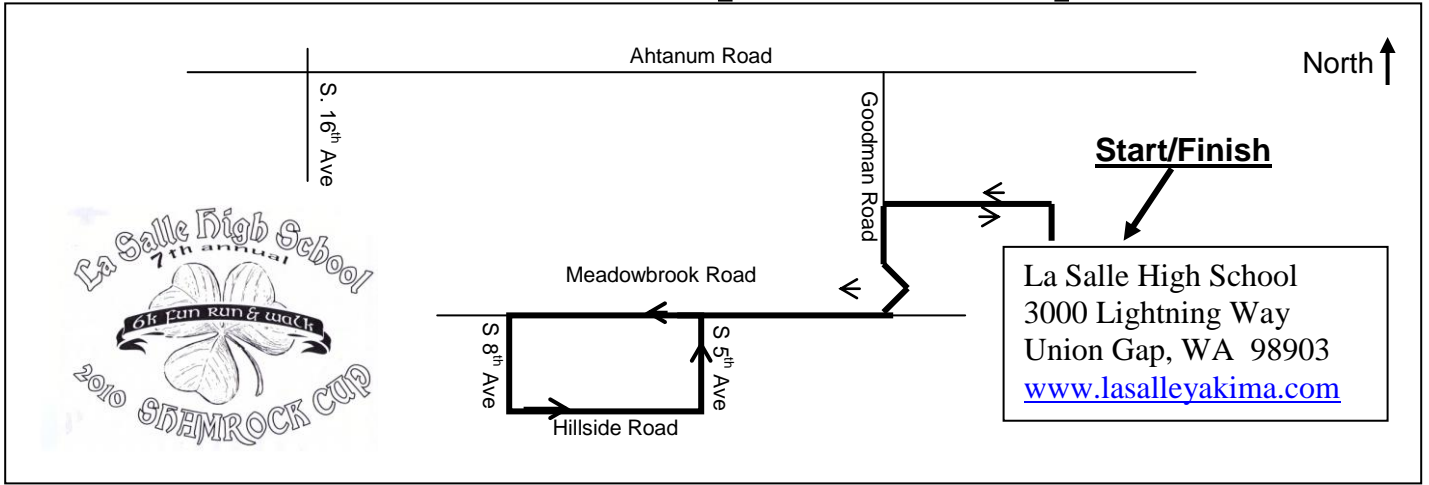

2010 Shamrock Cup – Course Map

Start/Finish
 La Salle High School
 3000 Lightning Way
 Union Gap, WA 98903
www.lasalleyakima.com

Saturday

March 13, 2010

9:00 a.m.

La Salle High School
 3000 Lightning Way
 Union Gap, WA 98903
www.lasalleyakima.com

Shamrock Cup ♦ March 13, 2010

Shamrock Cup 6K Fun Run
La Salle High School
 3000 Lightning Way
 Union Gap, WA 98903

www.lasalleyakima.com